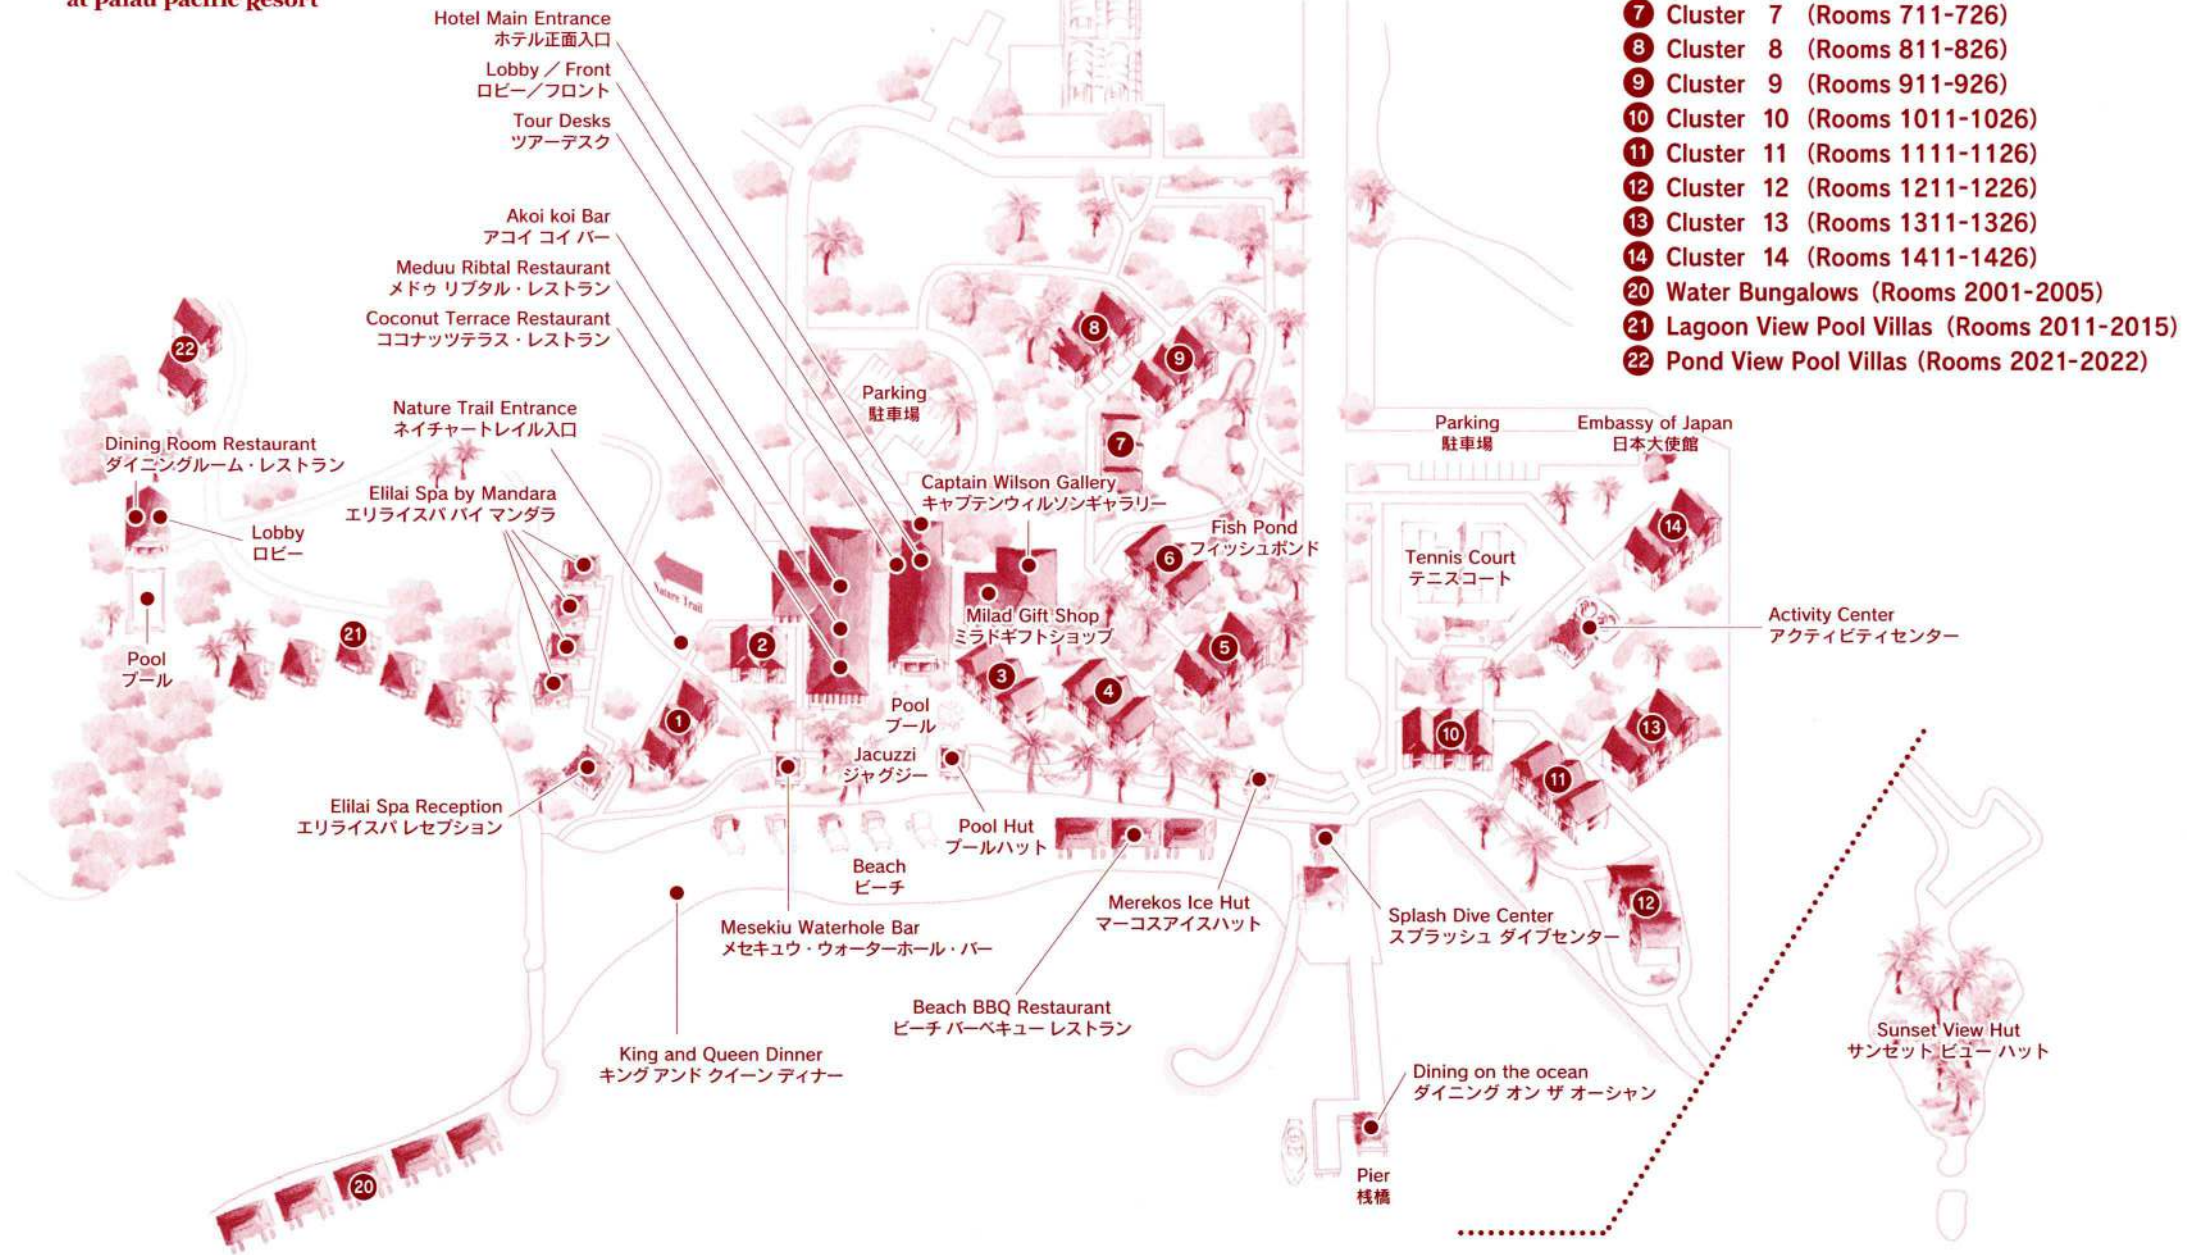

palau pacific resort  
like no other island dream!

The Pristine Villas and Bungalows at palau pacific resort

- 1 Cluster 1 (Rooms 111-126)
- 2 Cluster 2 (Rooms 211-224)
- 3 Cluster 3 (Rooms 311-326)
- 4 Cluster 4 (Rooms 411-426)
- 5 Cluster 5 (Rooms 511-526)
- 6 Cluster 6 (Rooms 611-626)
- 7 Cluster 7 (Rooms 711-726)
- 8 Cluster 8 (Rooms 811-826)
- 9 Cluster 9 (Rooms 911-926)
- 10 Cluster 10 (Rooms 1011-1026)
- 11 Cluster 11 (Rooms 1111-1126)
- 12 Cluster 12 (Rooms 1211-1226)
- 13 Cluster 13 (Rooms 1311-1326)
- 14 Cluster 14 (Rooms 1411-1426)
- 20 Water Bungalows (Rooms 2001-2005)
- 21 Lagoon View Pool Villas (Rooms 2011-2015)
- 22 Pond View Pool Villas (Rooms 2021-2022)